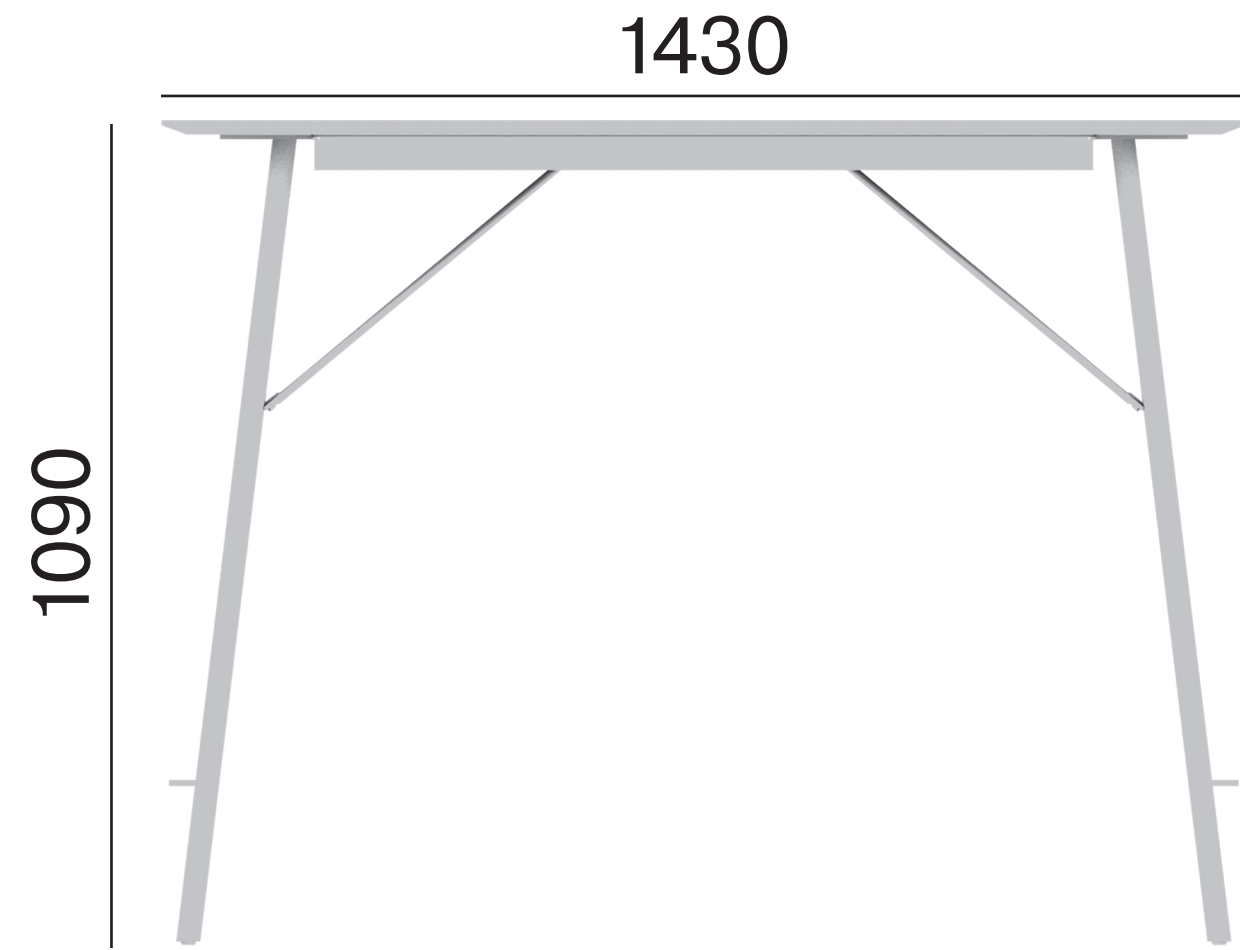

LD Seating

**Rozměry
Dimensions
Maße
Dimensions**

Spot Tables

**LD
Seating**

Spot Tables SP-T500/600

**LD
Seating**

Spot Tables SP-T720/900

Spot Tables SP-T1 080/600

Spot Tables SP-TX1080