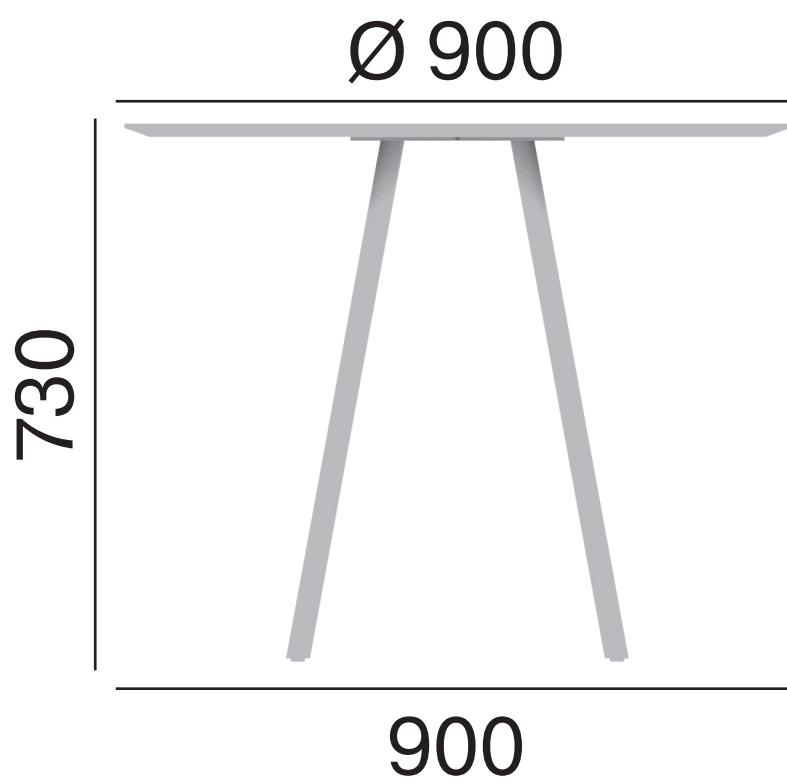

LD Seating

**Rozměry
Dimensions
Maße
Dimensions**

Spot Tables

**LD
Seating**

Spot Tables SP-T500/600

**LD
Seating**

Spot Tables SP-T720/900

Spot Tables SP-T1 080/600

Spot Tables SP-TX1080