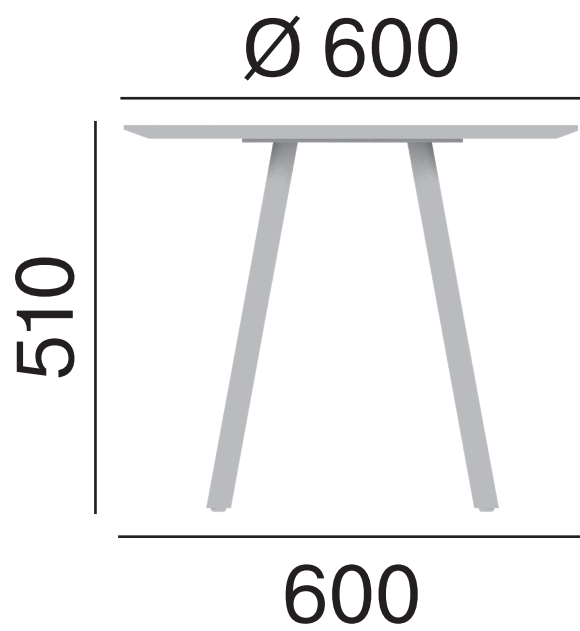

LD Seating

**Rozměry
Dimensions
Maße
Dimensions**

Spot Tables

**LD
Seating**

Spot Tables SP-T500/600

**LD
Seating**

Spot Tables SP-T720/900

Spot Tables SP-T1 080/600

Spot Tables SP-TX1080