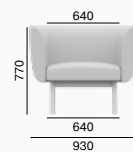

NI-K1

37 kg

NI-K1-L-N1

NI-K1

48 kg

NI-K1-H-N1