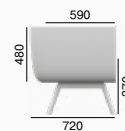

NI-K1

37 kg

NI-K1-L-N1

NI-K1

48 kg

NI-K1-H-N1